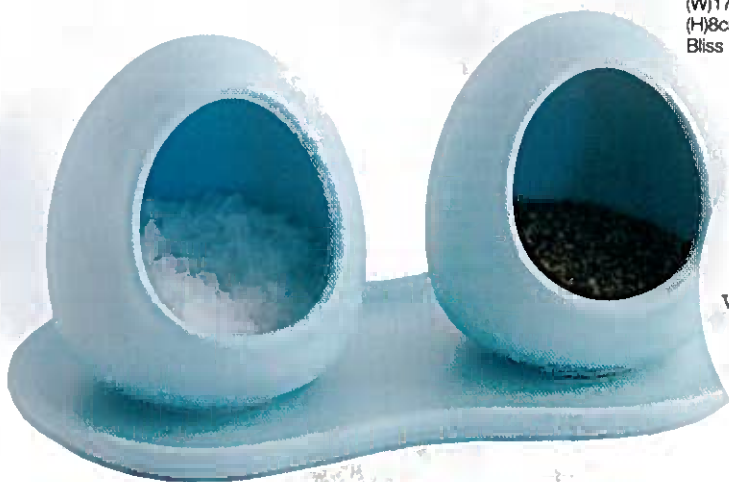

**NEW SEASON
DECORATING
TRENDS**
see page 46

44

**PAGES OF THE BEST
EXTENDED & RENOVATED
HOMES & GARDENS**

**FOLDING
SLIDING
DOORS**

Expert advice on fitting the
right design for your space

Angled silver frames, from £1.50; black glass frames, from £3; silver ceramic ornament, £8; silver ceramic round vase, £8; ripple glass vase, £10; flare glass vase, £4; all from the Alchemist range at ASDA

Great value from ASDA

New at supermarket chain ASDA this month is the Alchemist range (above and right), a collection of affordable homewares, with a modern colour palette of black, white, silver, grey and brown. Simple silhouette prints contrast against crisp whites and shimmering metallic accents in the bed-linen range. And look out for mercury-coloured ceramic vases in feminine shapes, angular photo frames in mirrored black and silver finishes, and furniture and accessories, from lamps and chairs to hotel-style beds.

Nigella Lawson salt-and-pepper piglets in duck-egg blue, tray (W)17x(D)9cm, piglets (H)8cm each, £14.95, Bliss Home

THREE OF THE LATEST SALT-AND-PEPPER SETS
Don't overlook the little details on your dining table when you're entertaining this year – choose one of these latest contemporary cruet duos for a stylish finish